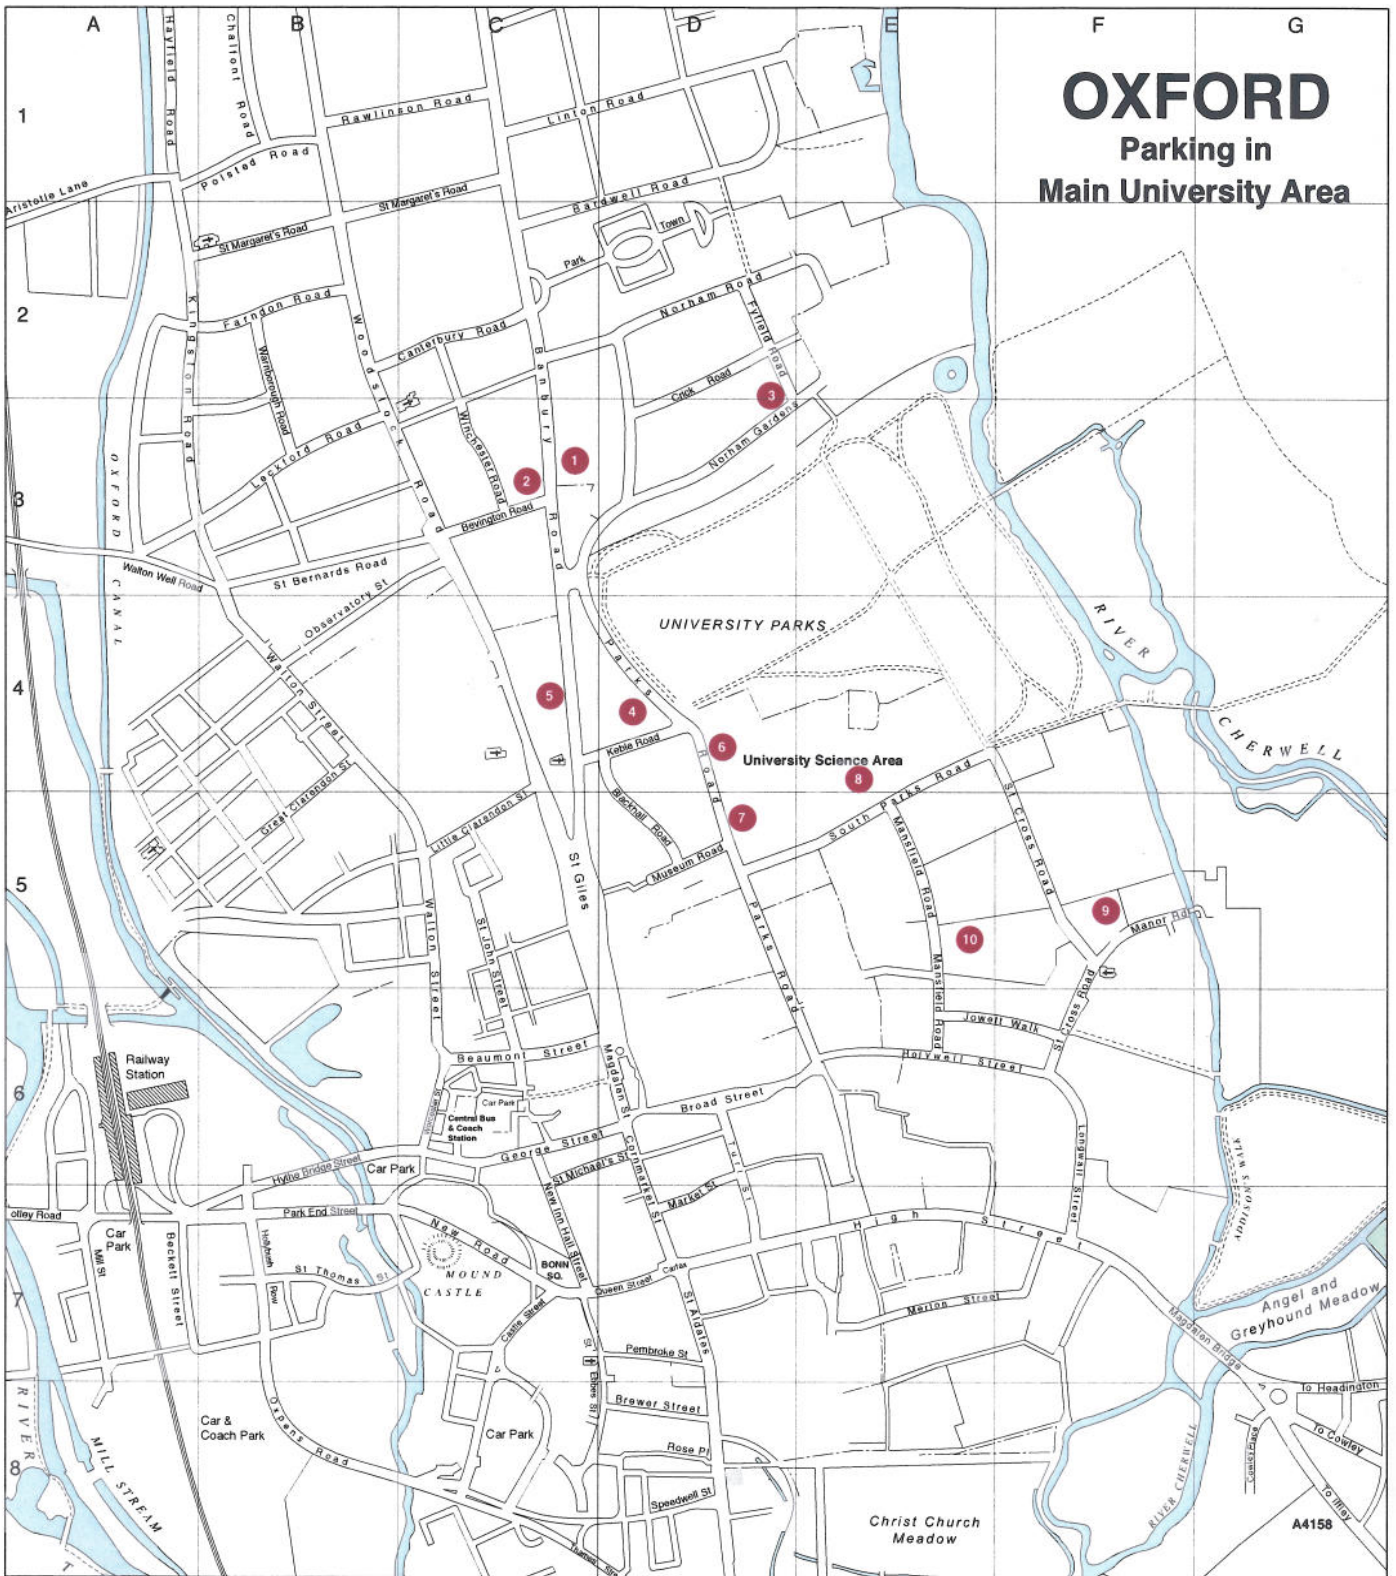

# University of Oxford Central Parking sites

## OXFORD Parking in Main University Area

- |   |   |      |    |   |    |
|---|---|------|----|---|----|
| 1 | 56 and 58 Banbury Road<br>(approx. 10 spaces) | C3   | 6  | Clarendon Laboratory, Parks Road<br>(approx. 30 spaces)           | D4 |
| 2 | Bevington Road<br>(approx. 20 spaces)         | C3   | 7  | University Museum, Parks Road<br>(approx. 30 spaces)              | D5 |
| 3 | 15 Norham Gardens<br>(approx. 20 spaces)      | D2/3 | 8  | University Science Area, South Parks Road<br>(approx. 150 spaces) | E4 |
| 4 | Keble Triangle<br>(approx. 20 spaces)         | D4   | 9  | St Cross Building, Manor Road<br>(approx. 50 spaces)              | F5 |
| 5 | 7-21 Banbury Road<br>(approx. 50 spaces)      | C4   | 10 | School of Geography, Jowett Walk<br>(approx. 10 spaces)           | E5 |